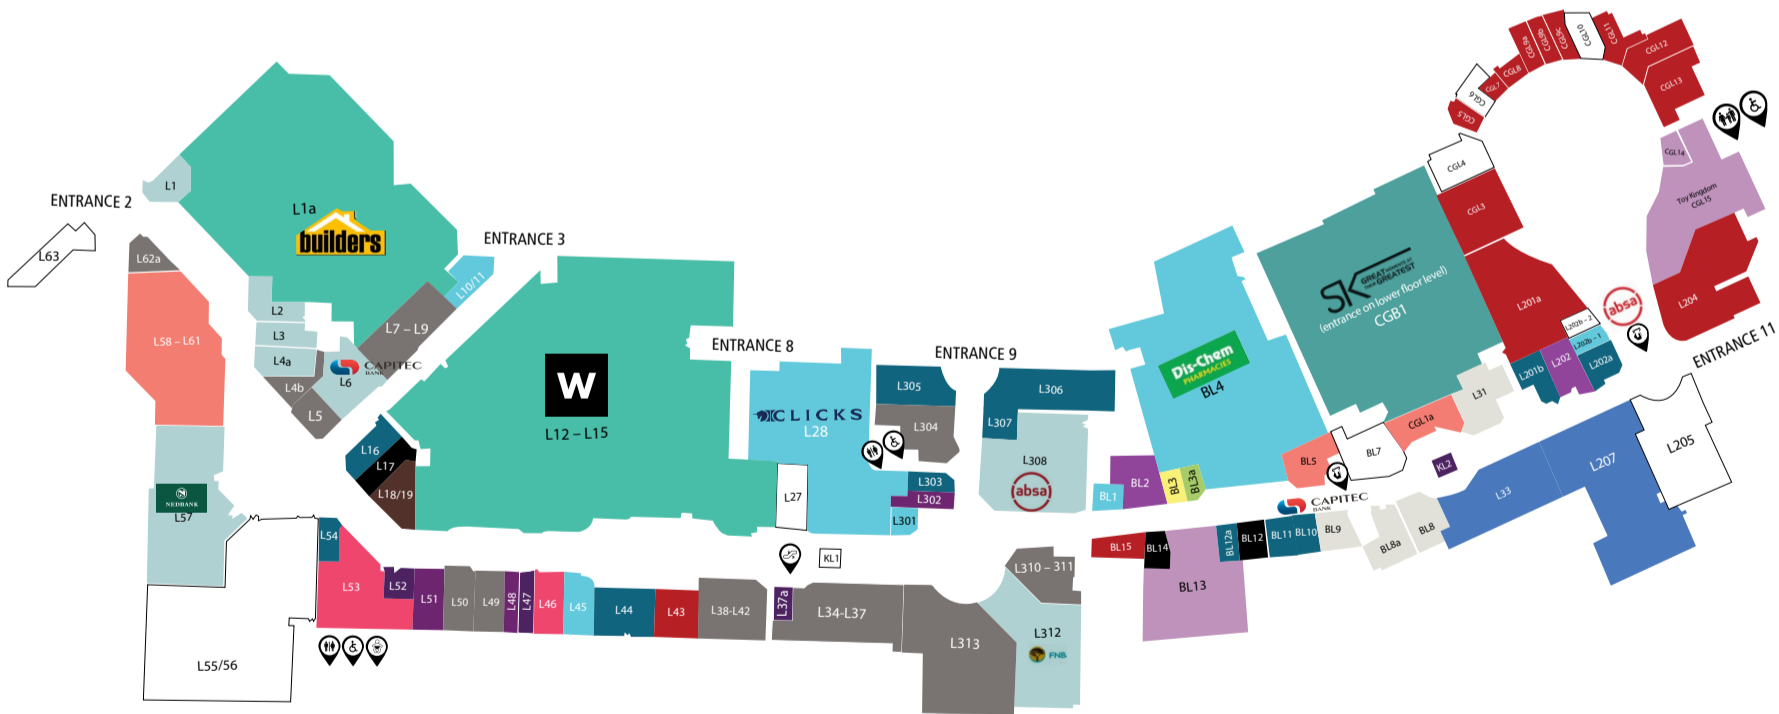

FLOOR PLAN: UPPER LEVEL

FLOOR PLAN: ROOF LEVEL

FLOOR PLAN: LOWER LEVEL

KEY

- Restrooms
- Family Restrooms
- Paraplegic Restroom
- Baby Changing Room
- Uber Pickup
- Lift
- Stairs
- Escalator
- ATMs
- Prayer Room
- Aquarium

FLOOR PLAN: LOWER GROUND LEVEL